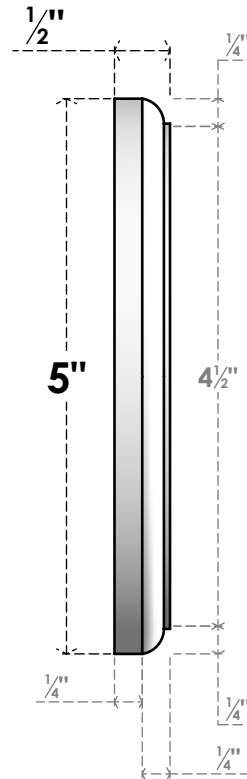

ROSP050X050X050GRY11

5"W X 5"H X 1/2"P STANDARD GRAYSON FLOWER ROSETTE WITH ROUNDED EDGE, ARCHITECTURAL GRADE PVC

FRONT

SIDE

EKENA MILLWORK
2300 WEST MAIN ST.
CLARKSVILLE, TX 75426
TOLL FREE: 866-607-0453
WWW.EKENAMILLWORK.COM

NOTES

1. INSTALLATION TO BE COMPLETED IN ACCORDANCE WITH MANUFACTURER'S SPECIFICATIONS.
2. DRAWING MAY NOT BE TO SCALE
3. THIS DRAWING IS INTENDED FOR DESIGN AND PLANNING PURPOSES ONLY.
4. ALL INFORMATION CONTAINED HEREIN WAS CURRENT AT THE TIME OF DEVELOPMENT BUT MUST BE REVIEWED AND APPROVED BY THE PRODUCT MANUFACTURER TO BE CONSIDERED ACCURATE.
5. ARCHITECTURAL GRADE PVC PRODUCTS ARE MADE FROM EXPANDED CELLULAR PVC AND COME NATURALLY WHITE BUT MAY BE PAINTED