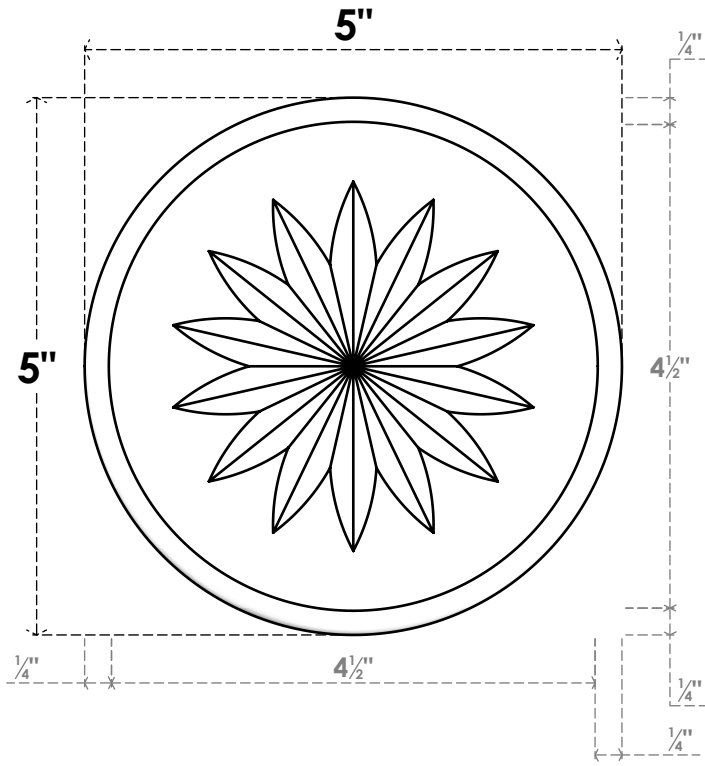

ROSP050X050X050GRY11

5"W X 5"H X 1/2"P STANDARD GRAYSON FLOWER ROSETTE WITH ROUNDED EDGE, ARCHITECTURAL GRADE PVC

FRONT

SIDE

EKENA MILLWORK
2300 WEST MAIN ST.
CLARKSVILLE, TX 75426
TOLL FREE: 866-607-0453
WWW.EKENAMILLWORK.COM